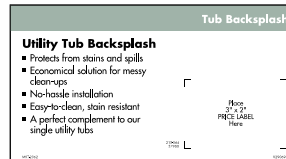

Beam Labels: 11.5" x 2.8675"

Description	Qty	Item#
Utility Tub Backsplash	1	V290697
All-In-One Utility Sink & Cabinet Kit	1	V290698
Heavy-Duty Utility Tub	1	V290699
All-In-One Utility Tub Kit	1	V290700
Heavy-Duty Double Utility Tub	1	V290701
Utility Tub Caddy	1	V290702
Drop-In Sink	1	V290703