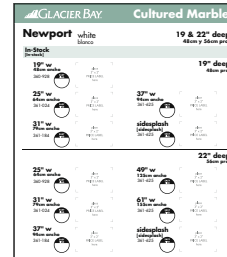

Product Card (Posters): 16" x 20"

Description	Qty	Item#
AC-17H Series White 22"	1	V260160
AC-17R Series White 22" & 19" w/ 19 x 7	1	V260161
AC-15C Series Shell Bowl 19" & 22"	1	V260162
AC-15C Series Shell Bowl 22"	1	V260163
AC-90H Series Onyx 19" x 22" w/ 19x17	1	V260164
AC-90H Series Onyx 22"	1	V260165