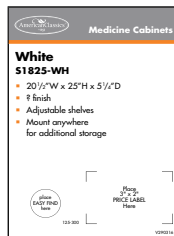

Product Cards:

Description	Qty	Item#
Product Cards	8	V290316