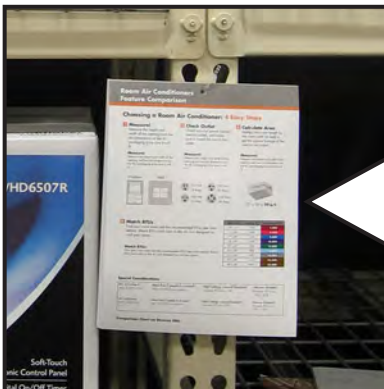

# D27 Air Movement Department Installation Guide

Install tags with zip ties as shown in the examples below

Tags: 6" x 10"

Description	Qty	Item#	Description	Qty	Item#
Lasko 52" Space-saving Oscillating	1	V271318	LG Room Air Conditioner	1	V271298
King Of Fans 20" Shroud Pedestal	1	V271313	LG Room Air Conditioner	1	V271304
King Of Fans High Performance	1	V271316	LG Room Air Conditioner	1	V271295
King Of Fans 20" High Velocity	1	V271407	LG Room Air Conditioner	1	V271300
King Of Fans 30" High Velocity	1	V271314	LG 65 Pint Dehumidifier	1	V271323
Honeywell Digital Tower Fan	1	V271311	Gold Star 30 Pint Dehumidifier	1	V271286
Pelonis 40" Tower Fan	1	V271320	Lasko 20" Box Fan	1	V271282
Pelonis 9" Twin Window Fan	1	V271322	Lasko Weather-shield 20" Box Fan	1	V271317
Pelonis 18" Wall Mount Fan	1	V271321	LG 45 Pint Dehumidifier	1	V271287
Palm Aire 12" Oscillating Table Fan	1	V271319	Maxx Air 42" Belt Drive Industrial	1	V271283
Blue Blower	1	V271308	Maxx Air 24" Multi-purpose Direct	1	V271285
Everstar Portable Room Air	1	V271293	Maxx Air 30" Direct Drive Industri	1	V271284
Everstar Portable Room Air	1	V271307	Pelonis 20" Oscillating Pedestal	1	V271309
Gold Star Room Air Conditioner	1	V271306	Pelonis 18" Oscillating Pedestal	1	V271312
LG Room Air Conditioner	1	V271296	Honeywell High Performance Air	1	V271405
LG Room Air Conditioner	1	V271297	LG 12K Flat Panel	1	V271400
LG Room Air Conditioner	1	V271301	LG 12K Portable	1	V271401
LG Room Air Conditioner	1	V271302	Vornado Whole Room Air Conditioner	1	V271403
Gold Starroom Air Conditioner	1	V271294	Sharp Portable Room Air Conditione	1	V271406
LG Room Air Conditioner	1	V271303	Soleus Air 38" Oscillating Tower	1	V271404
LG Room Air Conditioner	1	V271305			

For products on the middle beams, the tags should attach to the racking in line with the product

For products on the floor, and the pedestal fans, attach the cards directly to the products

Tear Pads: 8.5" x 11"